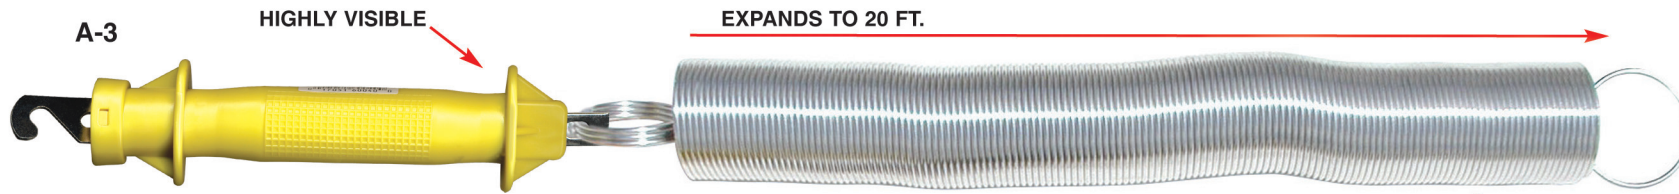

# GATE HANDLES and ACCESSORIES

**ALL GATE HANDLES ARE MANUFACTURED WITH HIGHEST QUALITY INSULATING MATERIAL AND FEATURE PLATED STEEL PARTS FOR LONG LIFE**